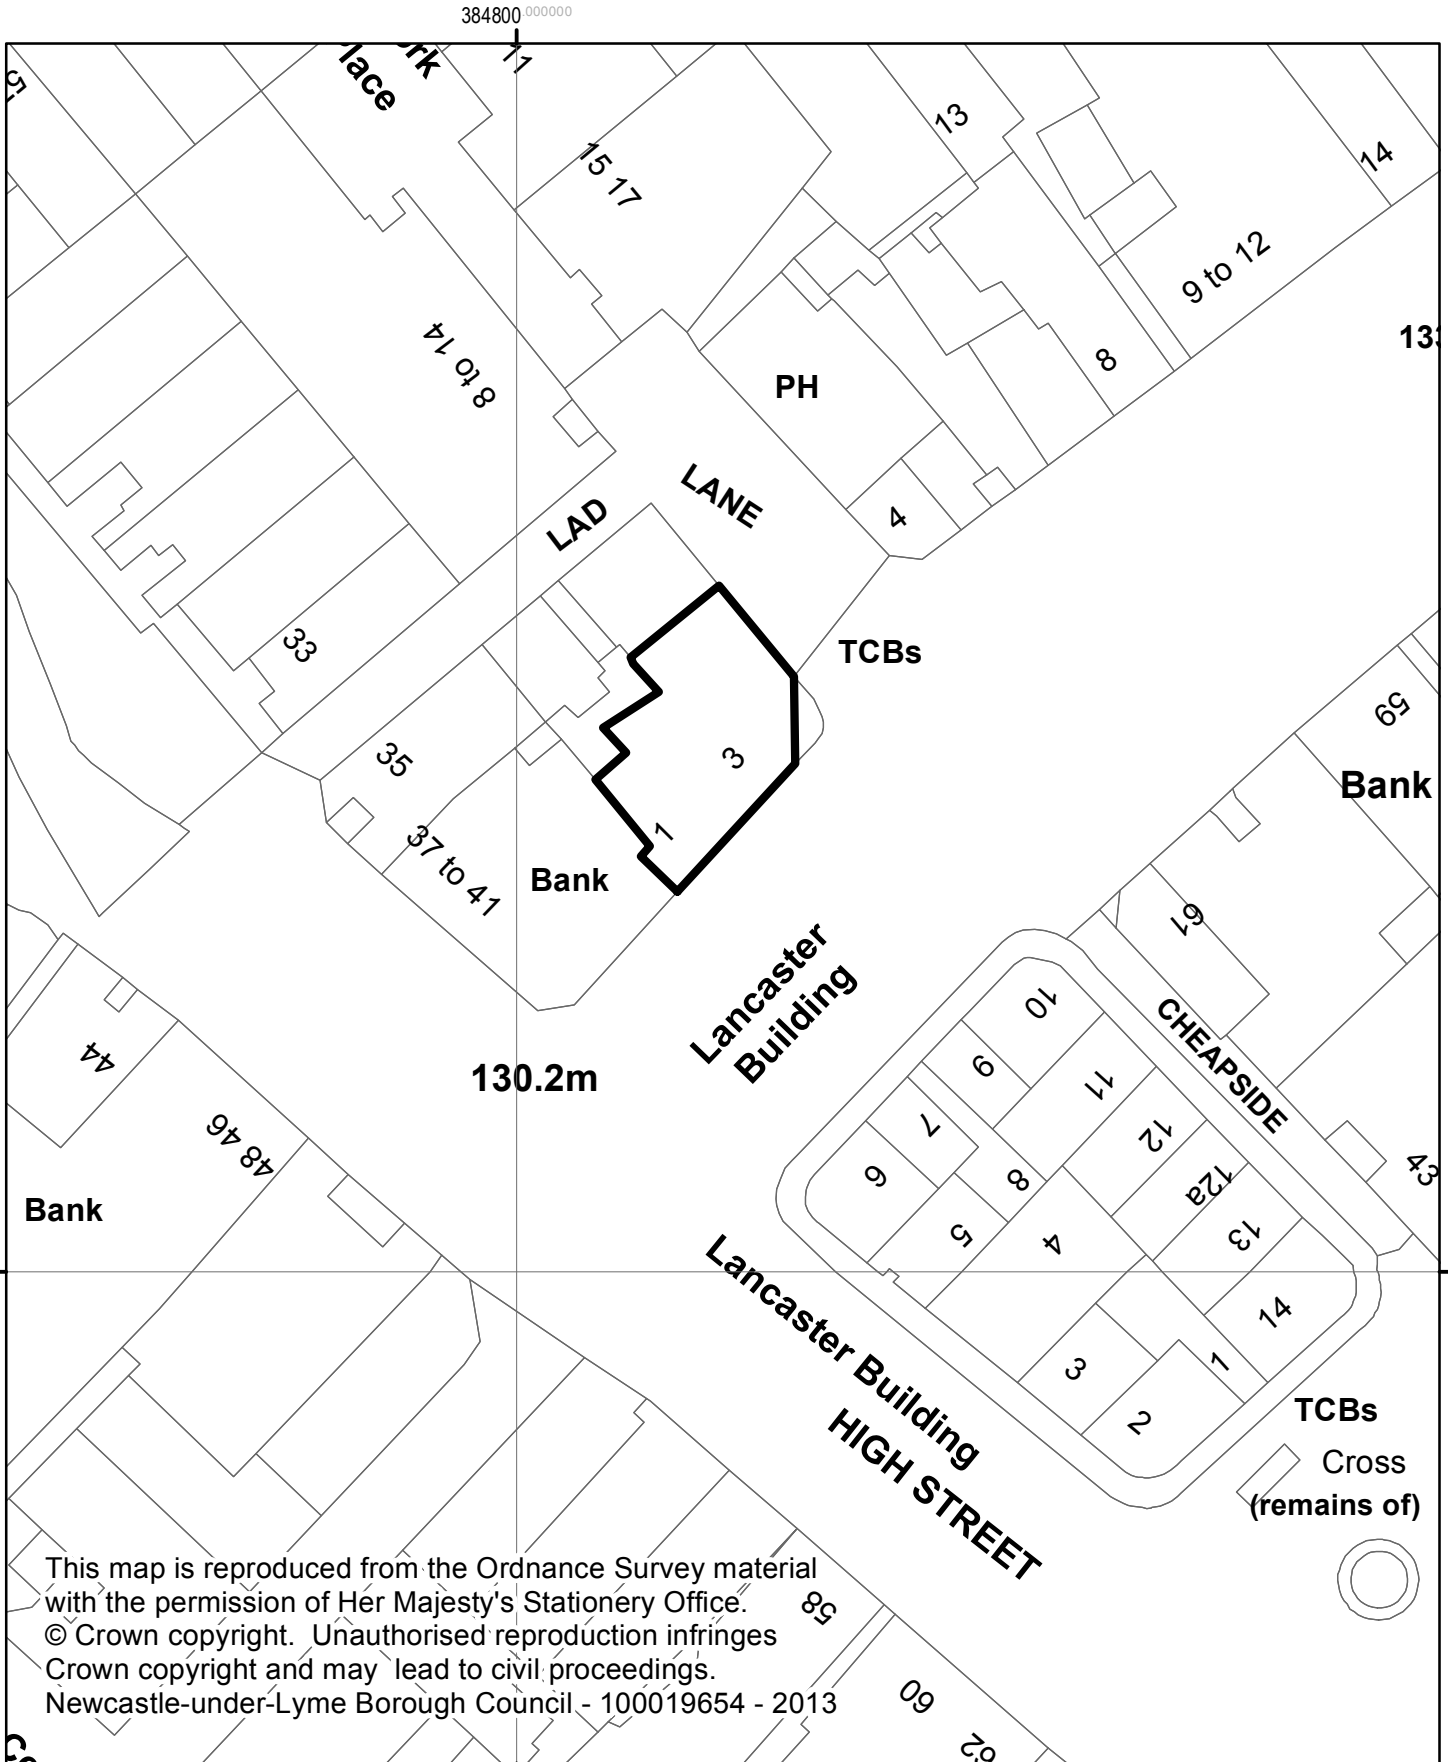

Caffe Nero - Former Burton Menswear,  
1-3 Ironmarket, Newcastle

NEWCASTLE-UNDER-LYME  
BOROUGH COUNCIL

This map is reproduced from the Ordnance Survey material with the permission of Her Majesty's Stationery Office. © Crown copyright. Unauthorised reproduction infringes Crown copyright and may lead to civil proceedings. Newcastle-under-Lyme Borough Council - 100019654 - 2013